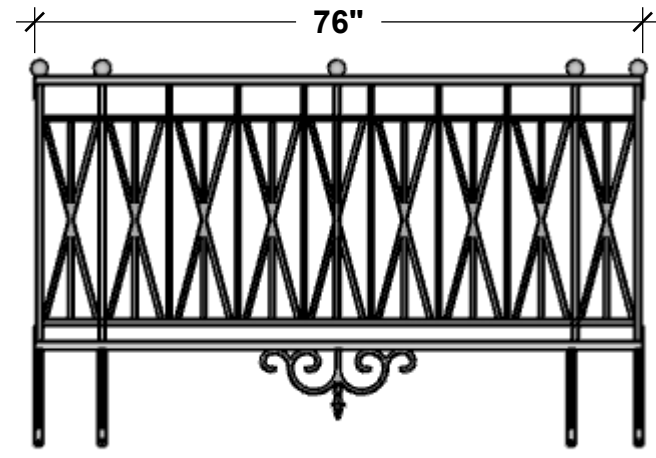

TOP VIEW

BOTTOM VIEW

SIDE VIEW

Standard Length Options

40"

52"

64"

76"

Standard Height Options

34"

42"

Color Options

Black

Bronze Tone

GENERAL NOTES

1. Scroll Brackets are Shipped Unattached
2. 52" Length and Smaller does not have the Centered Ball Finial

PLANTERS
UNLIMITED

A Carlsbad Manufacturing Company

1 (888) 320-0626

www.plantersunlimited.com

PRODUCT DESCRIPTION				SKU				PREPARED FOR	APPROVAL SIGNATURE
WESTWOOD FAUX BALCONY				734-BAL					
DIMENSIONS	MATERIAL	COLOR / FINISH	REP	DB	DATE	REV	ORDER #	PROJECT / SIDEMARK / IF#	APPROVAL DATE
	STEEL		Daniel	RM	01/2025				

SIZE COMPARISON

**PLANTERS
UNLIMITED**

A Carlsbad Manufacturing Company

1 (888) 320-0626

www.plantersunlimited.com

GENERAL NOTES

- 1. Scroll Brackets are Shipped Unattached
- 2. 52" Length and Smaller does not have the Centered Ball Finial