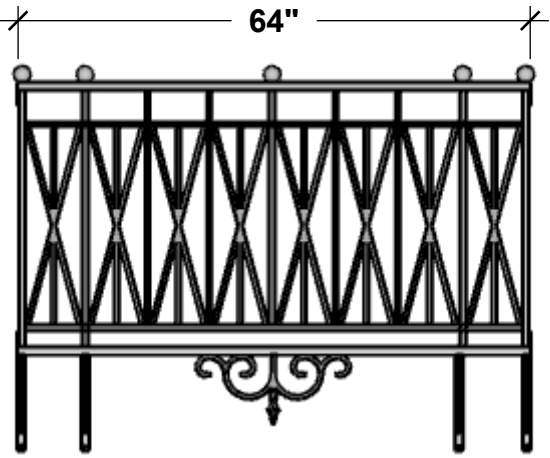

TOP VIEW

BOTTOM VIEW

SIDE VIEW

Standard Length Options

40"

52"

64"

76"

Standard Height Options

34"

42"

Color Options

Black

Bronze Tone

GENERAL NOTES

1. Scroll Brackets are Shipped Unattached
2. 52" Length and Smaller does not have the Centered Ball Finial

PLANTERS
UNLIMITED

A Carlsbad Manufacturing Company

1 (888) 320-0626

www.plantersunlimited.com

PRODUCT DESCRIPTION				SKU				PREPARED FOR	APPROVAL SIGNATURE
WESTWOOD FAUX BALCONY				734-BAL					
DIMENSIONS	MATERIAL	COLOR / FINISH	REP	DB	DATE	REV	ORDER #	PROJECT / SIDEMARK / IF#	APPROVAL DATE
	STEEL		Daniel	RM	01/2025				

SIZE COMPARISON

**PLANTERS
UNLIMITED**

A Carlsbad Manufacturing Company

1 (888) 320-0626

www.plantersunlimited.com

GENERAL NOTES

- 1. Scroll Brackets are Shipped Unattached
- 2. 52" Length and Smaller does not have the Centered Ball Finial