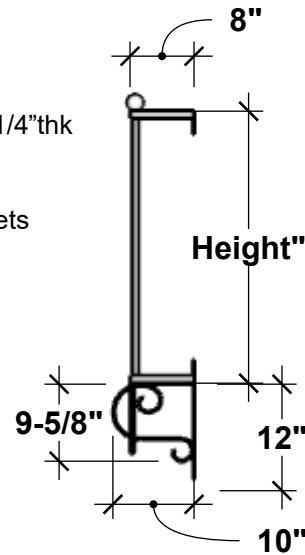

TOP VIEW

BOTTOM VIEW

SIDE VIEW

Standard Length Options

40"

52"

64"

76"

Standard Height Options

34"

42"

Color Options

Black

Bronze Tone

GENERAL NOTES

1. Scroll Brackets are Shipped Unattached
2. 52" Length and Smaller does not have the Centered Ball Finial

SIZE COMPARISON

**PLANTERS
UNLIMITED**

A Carlsbad Manufacturing Company

1 (888) 320-0626

www.plantersunlimited.com

GENERAL NOTES

- 1. Scroll Brackets are Shipped Unattached
- 2. 52" Length and Smaller does not have the Centered Ball Finial