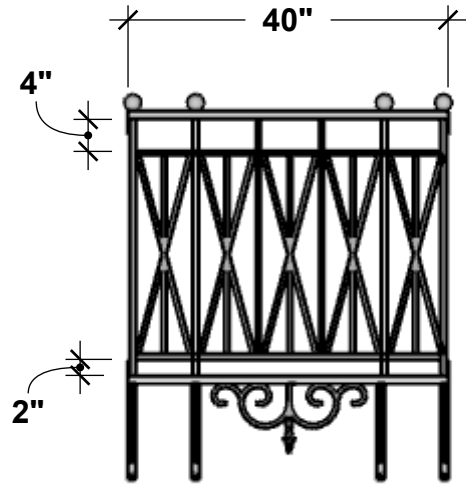

TOP VIEW

BOTTOM VIEW

SIDE VIEW

Standard Length Options

40"

52"

64"

76"

Standard Height Options

34"

42"

Color Options

Black

Bronze Tone

GENERAL NOTES

1. Scroll Brackets are Shipped Unattached
2. 52" Length and Smaller does not have the Centered Ball Finial

PLANTERS
UNLIMITED

A Carlsbad Manufacturing Company

1 (888) 320-0626

www.plantersunlimited.com

PRODUCT DESCRIPTION				SKU				PREPARED FOR	APPROVAL SIGNATURE
WESTWOOD FAUX BALCONY				734-BAL					
DIMENSIONS	MATERIAL	COLOR / FINISH	REP	DB	DATE	REV	ORDER #	PROJECT / SIDEMARK / IF#	APPROVAL DATE
	STEEL		Daniel	RM	01/2025				

SIZE COMPARISON

**PLANTERS
UNLIMITED**

A Carlsbad Manufacturing Company

1 (888) 320-0626

www.plantersunlimited.com

GENERAL NOTES

- 1. Scroll Brackets are Shipped Unattached
- 2. 52" Length and Smaller does not have the Centered Ball Finial