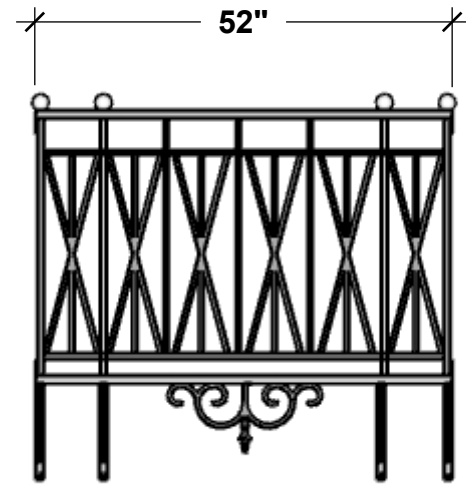

TOP VIEW

BOTTOM VIEW

SIDE VIEW

Standard Length Options

40"

52"

64"

76"

Standard Height Options

34"

42"

Color Options

Black

Bronze Tone

GENERAL NOTES

1. Scroll Brackets are Shipped Unattached
2. 52" Length and Smaller does not have the Centered Ball Finial

PLANTERS
UNLIMITED

A Carlsbad Manufacturing Company

1 (888) 320-0626

www.plantersunlimited.com

PRODUCT DESCRIPTION				SKU				PREPARED FOR	APPROVAL SIGNATURE
WESTWOOD FAUX BALCONY				734-BAL					
DIMENSIONS	MATERIAL	COLOR / FINISH	REP	DB	DATE	REV	ORDER #	PROJECT / SIDEMARK / IF#	APPROVAL DATE
	STEEL		Daniel	RM	01/2025				

SIZE COMPARISON

**PLANTERS
UNLIMITED**

A Carlsbad Manufacturing Company

1 (888) 320-0626

www.plantersunlimited.com

GENERAL NOTES

- 1. Scroll Brackets are Shipped Unattached
- 2. 52" Length and Smaller does not have the Centered Ball Finial