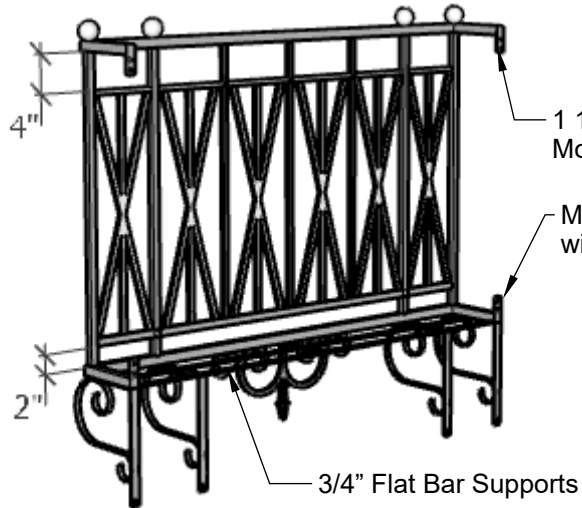

TOP VIEW

BOTTOM VIEW

SIDE VIEW

Standard Length Options

40"

52"

64"

76"

Standard Height Options

34"

42"

Color Options

Black

Bronze Tone

GENERAL NOTES

1. Scroll Brackets are Shipped Unattached
2. 52" Length and Smaller does not have the Centered Ball Finial