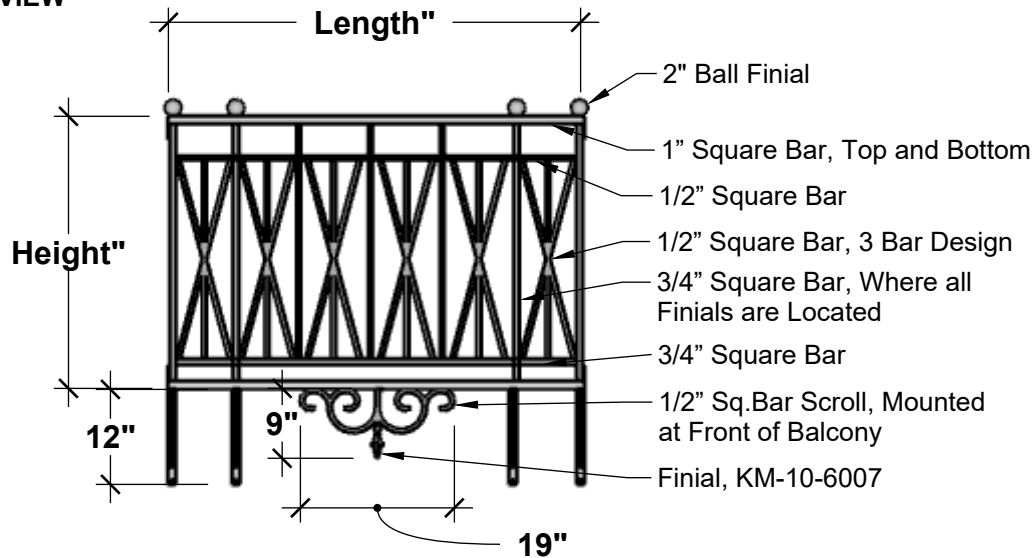

TOP VIEW

BOTTOM VIEW

SIDE VIEW

Standard Length Options

40"

52"

64"

76"

Standard Height Options

34"

42"

Color Options

Black

Bronze Tone

GENERAL NOTES

1. Scroll Brackets are Shipped Unattached
2. 52" Length and Smaller does not have the Centered Ball Finial