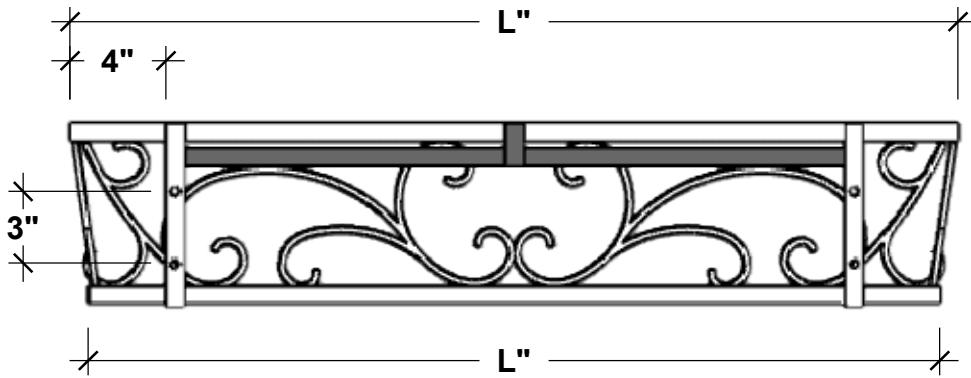

BACK VIEW

Size	Exterior Dimensions
24"	25" Top 22" Bottom
30"	31" Top 28" Bottom
36"	37" Top 34" Bottom
42"	43" Top 40" Bottom
48"	49" Top 46" Bottom
60"	61" Top 58" Bottom
72"	73" Top 70" Bottom

SIDE VIEW

PERSPECTIVE VIEW

PLANTERS
UNLIMITED

A Carlsbad Manufacturing Company

1 (888) 320-0626

www.plantersunlimited.com

GENERAL NOTES

1. Frame, Back and Bottom supports:
3/4"W x 1/8"Thk Flat Bar
2. Scrollwork 1/4"Dia. Thk Round Bar