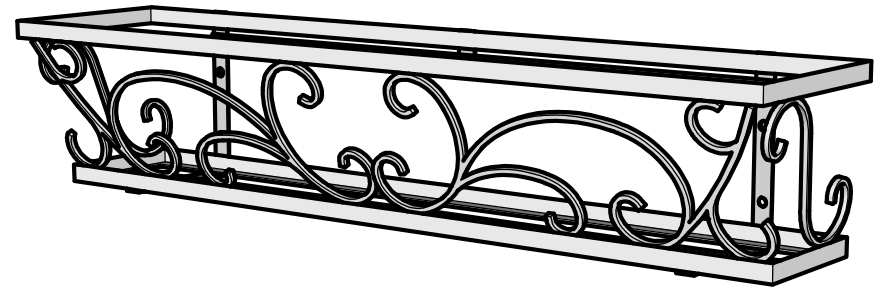

BACK VIEW

Size	Exterior Dimensions
24"	25" Top 22" Bottom
30"	31" Top 28" Bottom
36"	37" Top 34" Bottom
42"	43" Top 40" Bottom
48"	49" Top 46" Bottom
60"	61" Top 58" Bottom
72"	73" Top 70" Bottom

SIDE VIEW

PERSPECTIVE VIEW

PLANTERS
UNLIMITED

A Carlsbad Manufacturing Company

1 (888) 320-0626

www.plantersunlimited.com

GENERAL NOTES

1. Frame, Back and Bottom supports:
3/4"W x 1/8"Thk Flat Bar
2. Scrollwork 1/4"Dia. Thk Round Bar