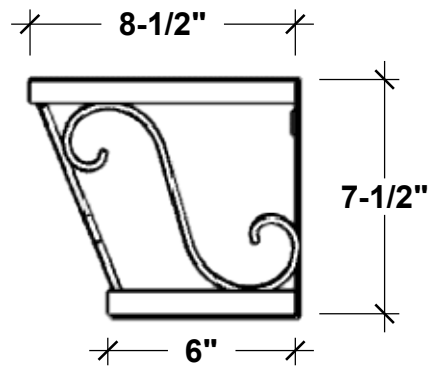

BACK VIEW

Size	Exterior Dimensions
24"	25" Top 22" Bottom
30"	31" Top 28" Bottom
36"	37" Top 34" Bottom
42"	43" Top 40" Bottom
48"	49" Top 46" Bottom
60"	61" Top 58" Bottom
72"	73" Top 70" Bottom

SIDE VIEW

PERSPECTIVE VIEW

PLANTERS
UNLIMITED

A Carlsbad Manufacturing Company

1 (888) 320-0626

www.plantersunlimited.com

GENERAL NOTES

1. Frame, Back and Bottom supports:
3/4"W x 1/8"Thk Flat Bar
2. Scrollwork 1/4"Dia. Thk Round Bar

PRODUCT DESCRIPTION				SKU				PREPARED FOR		APPROVAL SIGNATURE
REGALIA WINDOW BOX				517B						
DIMENSIONS	MATERIAL	COLOR / FINISH	REP	DB	DATE	REV	ORDER #	PROJECT / SIDEMARK / IF#		APPROVAL DATE
			Daniel	RM	03/2025					