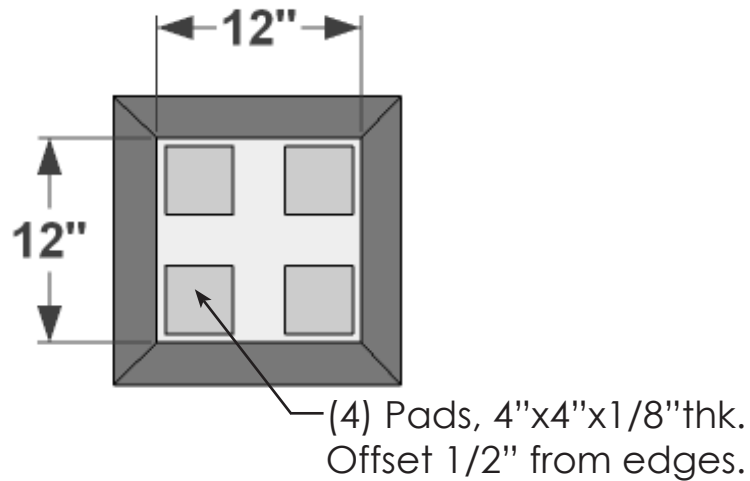

PERSPECTIVE VIEW

BOTTOM VIEW

General Notes:

- 1"x1" PVC supports along interior seams

Date:
Scale: NTS
DB: GGG
CB:
Rep:
Order#:

Content: Urban Chic Tapered Composite Planters
PN: A2-P450-TS1818
Color/Finish:
Customer Approval: