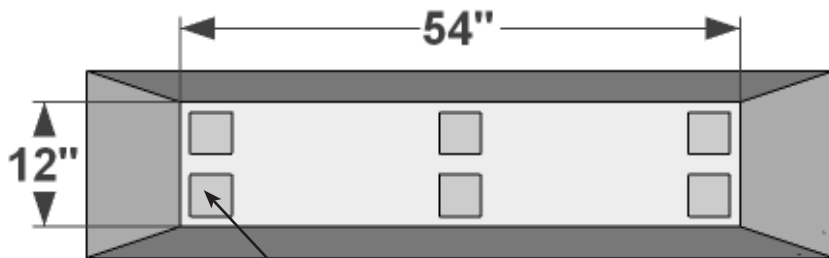

PERSPECTIVE VIEW

(6) Pads, 4"x4"x1/8"thk.
Offset 1/2" from edges.

BOTTOM VIEW

General Notes:

1. Locate drainage holes next to pads
2. If no drain holes are requested it is assumed proper drainage will be added in the field

Drainage: Yes ___ No ___

Date:
Scale: NTS
DB: GGG
CB:
Rep:
Order#:

Content: Modern Tapered Rectangular Fiberglass Planter
PN: F1-MOD-TREC721818
Color/Finish:
Customer Approval: _____

Design by Planters Unlimited
All visual representations and designs are the intellectual property of Planters Unlimited and protected under copyright law. Any duplication of this design is in direct violation of the law and will result in legal action. ©Copyright 2008-2016