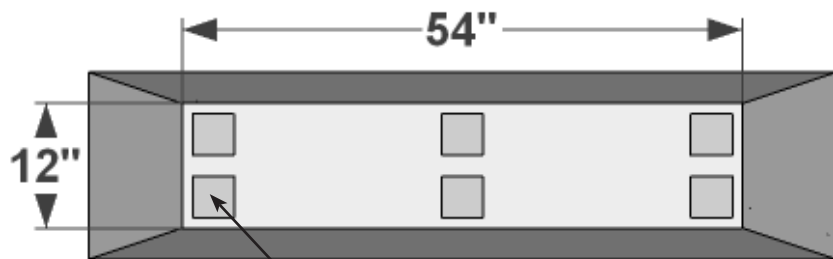

PERSPECTIVE VIEW

(6) Pads, 4"x4"x1/8"thk.
Offset 1/2" from edges.

BOTTOM VIEW

General Notes:

1. Locate drainage holes next to pads
2. If no drain holes are requested it is assumed proper drainage will be added in the field

Drainage: Yes ___ No ___

Date:
Scale: NTS
DB: GGG
CB:
Rep:
Order#:

Content: Modern Tapered Rectangular Fiberglass Planter
PN: F1-MOD-TREC721824
Color/Finish:
Customer Approval: _____

Design by Planters Unlimited
All visual representations and designs are the intellectual property of Planters Unlimited and protected under copyright law. Any duplication of this design is in direct violation of the law and will result in legal action. ©Copyright 2008-2016