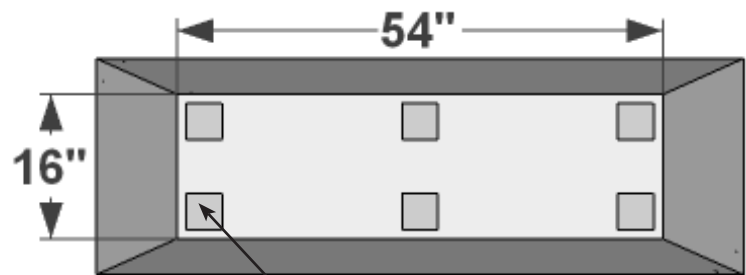

PERSPECTIVE VIEW

(6) Pads, 4"x4"x1/8"thk.  
Offset 1" from edges.

BOTTOM VIEW

**General Notes:**

1. Locate drainage holes next to pads
2. If no drain holes are requested it is assumed proper drainage will be added in the field