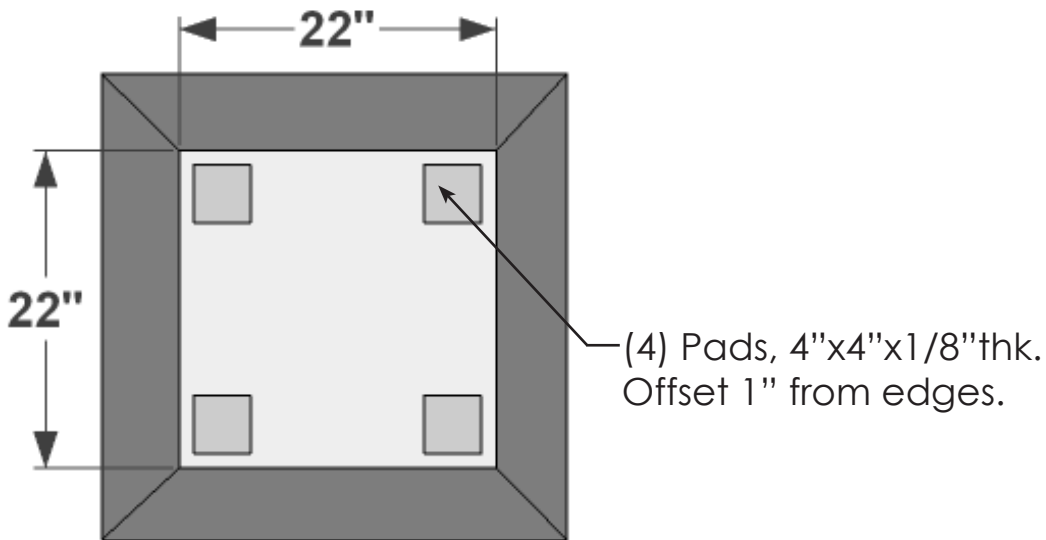

PERSPECTIVE VIEW

BOTTOM VIEW

General Notes:

- 1"x1" PVC supports along interior seams

Date:
Scale: NTS
DB: GGG
CB:
Rep:
Order#:

Content: Urban Chic Tapered Composite Planters
PN: A2-P450-TS3648
Color/Finish:
Customer Approval: