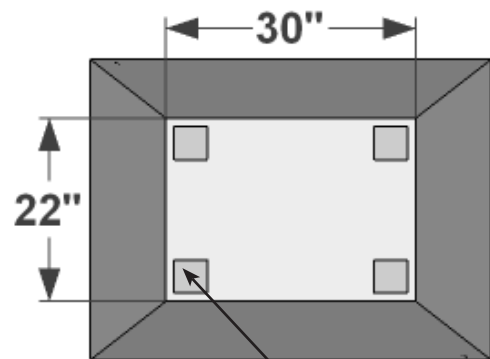

PERSPECTIVE VIEW

(4) Pads, 4"x4"x1/8"thk.
Offset 1" from edges.

BOTTOM VIEW

General Notes:

1. Locate drainage holes next to pads
2. If no drain holes are requested it is assumed proper drainage will be added in the field