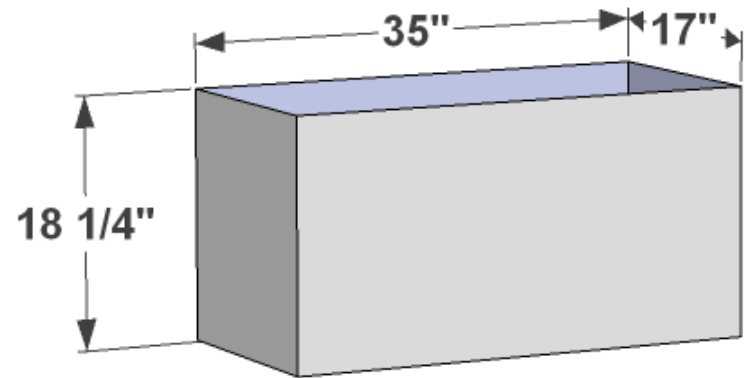

PLANTER PERSPECTIVE VIEW

LINER PERSPECTIVE VIEW

(5) Pads, 4"x4"x1/8"thk.
Offset 1" from edges.

BOTTOM VIEW OF BOTH TOGETHER

General Notes:

1. Stainless steel planter does not have a bottom. It slips over liner and is shorter than the liner to prevent bottom edge from resting on the ground
2. Locate drainage holes next to pads
3. If no drain holes are requested it is assumed proper drainage will be added in the field