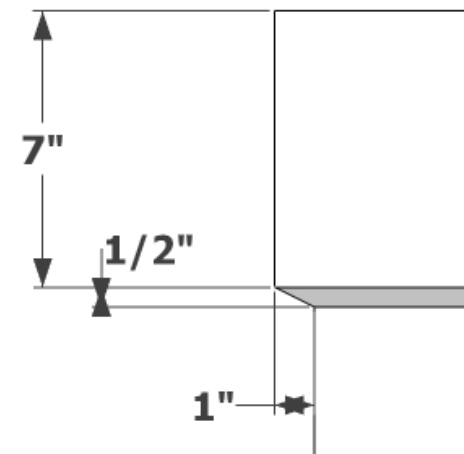

PERSECTIVE VIEW

General Note: If no drain holes are requested it is assumed proper drainage will be added in the field

**(6) Feet, 4"x 4"x1/8"thk.
Offset 1" from edges**

BOTTOM VIEW

Center divider, leave space below bottom edge.

INTERIOR VIEW

TRIM DETAIL VIEW

Date:
Scale: NTS
DB: RMA
CB:
Rep:
Order#:

Content: Knox Tapered Rectangular Fiberglass Planter
PN: F1-KNO-TREC963030
Color/Finish:
Customer Approval: _____

Design by Planters Unlimited
All visual representations and designs are the intellectual property of Planters Unlimited and protected under copyright law. Any duplication of this design is in direct violation of the law and will result in legal action. © Copyright 2008-2015