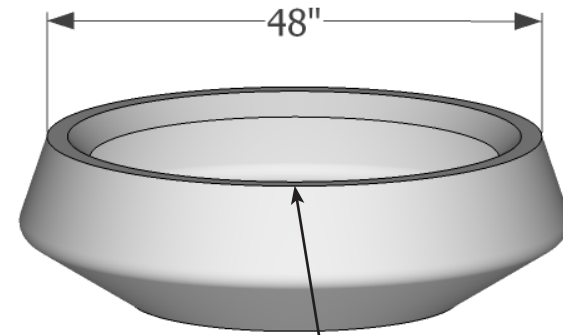

FRONT ELEVATION

PERSPECTIVE

2"W x 3"H Trim with 45 degree angle return

**(4) Pads, 4"x 4"x 1/8" thk.
Offset 1" from edges.**

BOTTOM ELEVATION

Date:
Scale: NTS
DB: JL
CB:
Rep:
Order#:

Content: Bristol Low Bowl Fiberglass Planter