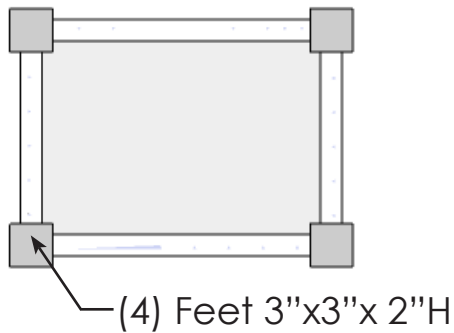

PERSPECTIVE VIEW

BOTTOM VIEW

General Notes:

1. 1"x1" PVC supports along interior seams
2. Paint feet to match planter color and finish

Date:
Scale: NTS
DB: RMA
CB:
Rep:
Order#:

Content: Versailles Composite Planter
PN: A2-P900-REC241818
Color/Finish:
Customer Approval: