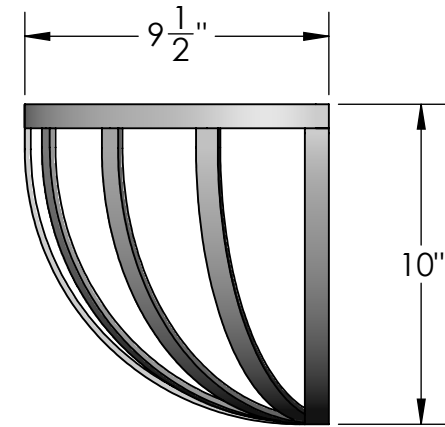

General Notes:

1. Frame: 3/4"W x 1/8" Thk Flat Bar
2. Rear Supports: 3/4"W x 1/8" Thk Flat Bar, 6" Spacing O.C.
3. Front Bars: 3/4"W x 1/8" Thk Flat Bar, 2 1/4" Spacing O.C.
4. Mounting Holes:  $\varnothing$  1/4"

REV.IG

PERSPECTIVE VIEW

SIDE VIEW

BACK VIEW

Date:  
Scale: NTS  
DB: ZB  
CB:  
Rep:  
Order #:

Content: XL Hayrack Trough Window Box

PN: 508B-36

Color/Finish: Black Powder Coat