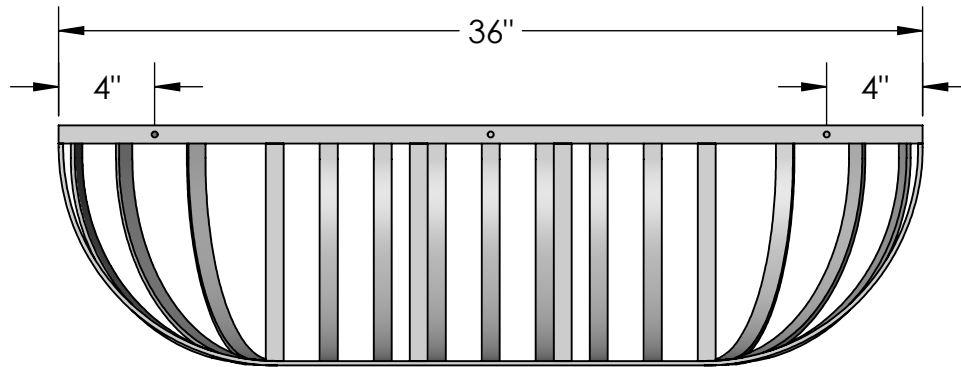

General Notes:

1. Frame: 3/4"W x 1/8" Thk Flat Bar
2. Rear Supports: 3/4"W x 1/8" Thk Flat Bar, 6" Spacing O.C.
3. Front Bars: 3/4"W x 1/8" Thk Flat Bar, 2 1/4" Spacing O.C.
4. Mounting Holes:  $\varnothing$  1/4"

REV.IG

PERSPECTIVE VIEW

SIDE VIEW

BACK VIEW

Date:  
Scale: NTS  
DB: ZB  
CB:  
Rep:  
Order #:

Content: XL Hayrack Trough Window Box

PN: 508B-36

Color/Finish: Black Powder Coat