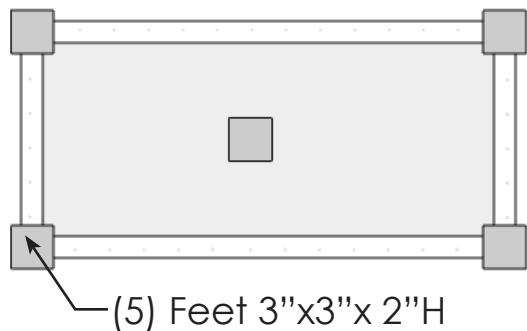

PERSPECTIVE VIEW

BOTTOM VIEW

General Notes:

1. 1"x1" PVC supports along interior seams
2. Paint feet to match planter color and finish

Date:  
Scale: NTS  
DB: RMA  
CB:  
Rep:  
Order#:

Content: Versailles Composite Planter  
PN: A2-P900-REC361818  
Color/Finish:  
Customer Approval: