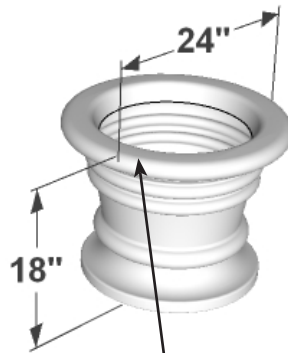

General Notes:

1. Locate drainage holes next to pads
2. If no drain holes are requested it is assumed proper drainage will be added in the field

Drainage: Yes\_\_\_ No\_\_\_

4 1/4"W x 2 3/4"D Trim

PERSPECTIVE VIEW

PROFILE

Date:07/2020  
Scale: NTS  
DB: RMA  
CB:  
Rep:  
Order#:

Content: Prato Round Planter  
PN: F1-PRA-R2418  
Color/Finish:  
Customer Approval:

Design by Planters Unlimited  
All visual representations and designs are the intellectual property of Planters Unlimited and protected under copyright law. Any duplication of this design is in direct violation of the law and will result in legal action.  
© Copyright 2008-2020