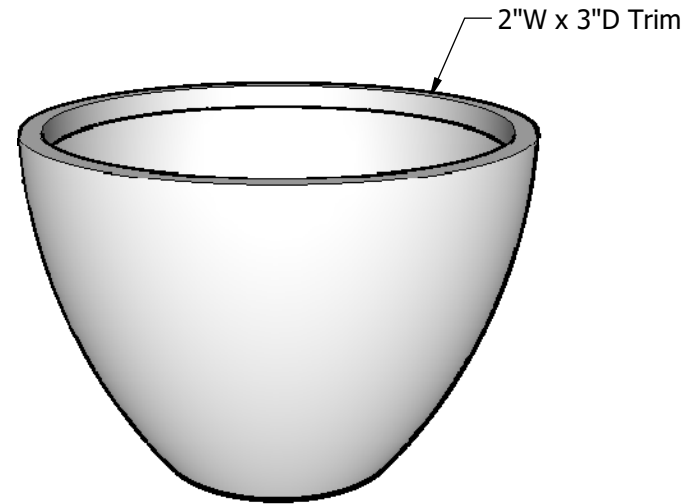

**ELEVATION VIEW**

**PERSPECTIVE VIEW**

**BOTTOM VIEW**

**ROCCA PROFILE**

**General Notes:**

1. Locate drainage holes next to Pads
  2. If no drain holes are requested it is assumed proper drainage will be added in the field.
- Drainage: Yes:  No:

Date: 08/2020  
 Scale: NTS  
 DB: IG  
 Rep:  
 Order#:

Content: Rocca Round Fiberglass Planter

PN: F1-MOD-R6042

Color/Finish:

Customer Approval: \_\_\_\_\_

Design by Planters Unlimited  
 All visual representations and designs are the intellectual property of Planters Unlimited and are protected under Copyright law. Any duplication of this design is in direct violation of the law and will result in legal action.