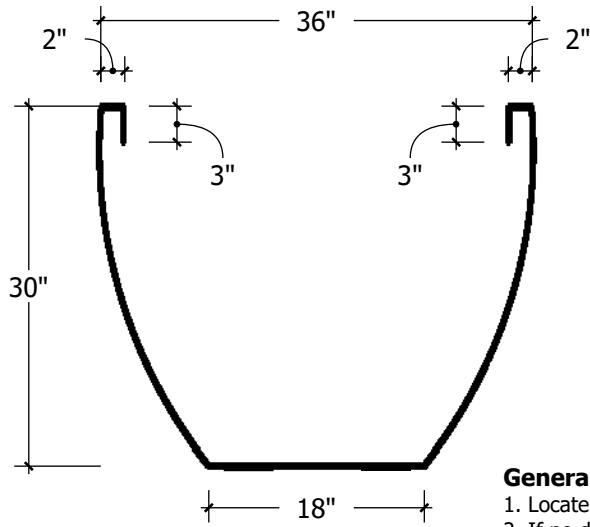

ELEVATION VIEW

PERSPECTIVE VIEW

BOTTOM VIEW

ROCCA PROFILE

General Notes:

1. Locate drainage holes next to Pads
 2. If no drain holes are requested it is assumed proper drainage will be added in the field.
- Drainage: Yes: ___ No: ___

Date: 08/2020
 Scale: NTS
 DB: IG
 Rep:
 Order#:

Content: Rocca Round Fiberglass Planter

PN: F1-MOD-R3630

Color/Finish:

Customer Approval: _____

Design by Planters Unlimited
 All visual representations and designs are the intellectual property of Planters Unlimited and are protected under Copyright law. Any duplication of this design is in direct violation of the law and will result in legal action.