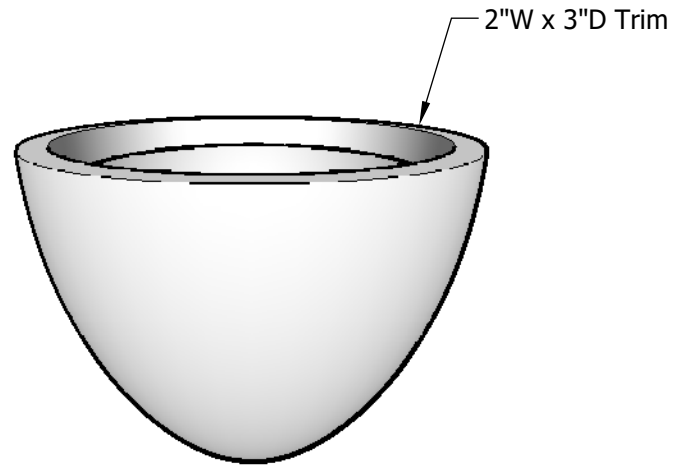

ELEVATION VIEW

PERSPECTIVE VIEW

BOTTOM VIEW

ROCCA PROFILE

General Notes:

1. Locate drainage holes next to Pads
 2. If no drain holes are requested it is assumed proper drainage will be added in the field.
- Drainage: Yes: ___ No: ___

Date: 08/2020
 Scale: NTS
 DB: IG
 Rep:
 Order#:

Content: Rocca Round Fiberglass Planter

PN: F1-MOD-R3630

Color/Finish:

Customer Approval: _____

Design by Planters Unlimited
 All visual representations and designs are the intellectual property of Planters Unlimited and are protected under Copyright law. Any duplication of this design is in direct violation of the law and will result in legal action.