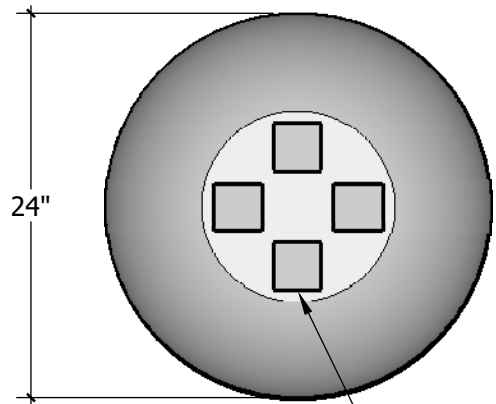

**ELEVATION VIEW**

**PERSPECTIVE VIEW**

**BOTTOM VIEW**

(4) Pads, 3" x 3" x 1/8"thk  
Offset 1/2" from edges.

**ROCCA PROFILE**

**General Notes:**

1. Locate drainage holes next to Pads
  2. If no drain holes are requested it is assumed proper drainage will be added in the field.
- Drainage: Yes: \_\_\_ No: \_\_\_