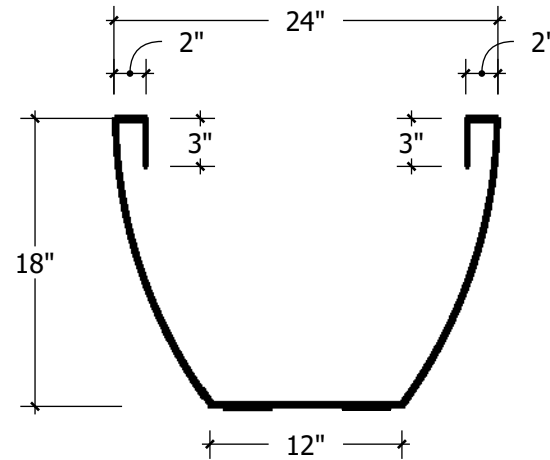

**ELEVATION VIEW**

**PERSPECTIVE VIEW**

**BOTTOM VIEW**

(4) Pads, 3" x 3" x 1/8"thk  
Offset 1/2" from edges.

**ROCCA PROFILE**

**General Notes:**

1. Locate drainage holes next to Pads
  2. If no drain holes are requested it is assumed proper drainage will be added in the field.
- Drainage: Yes: \_\_\_ No: \_\_\_

Date: 08/2020  
Scale: NTS  
DB: IG  
Rep:  
Order#:

Content: Rocca Round Fiberglass Planter

PN: F1-MOD-R2418

Color/Finish:

Customer Approval: \_\_\_\_\_

Design by Planters Unlimited  
All visual representations and designs are the intellectual property of Planters Unlimited and are protected under Copyright law. Any duplication of this design is in direct violation of the law and will result in legal action.