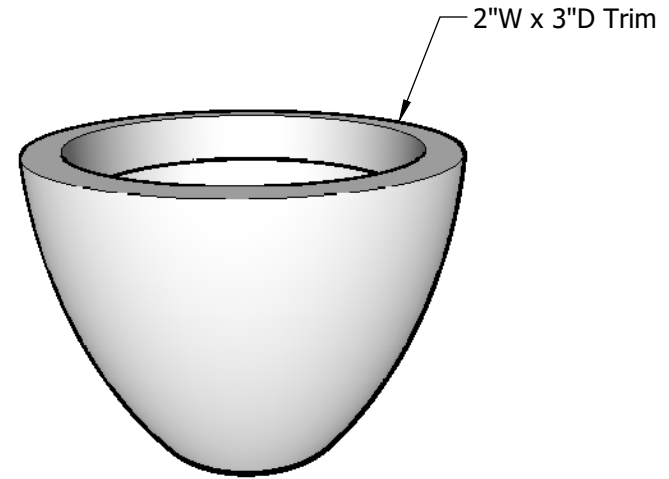

**ELEVATION VIEW**

**PERSPECTIVE VIEW**

**BOTTOM VIEW**

(4) Pads, 3" x 3" x 1/8"thk  
Offset 1/2" from edges.

**ROCCA PROFILE**

**General Notes:**

1. Locate drainage holes next to Pads
  2. If no drain holes are requested it is assumed proper drainage will be added in the field.
- Drainage: Yes: \_\_\_ No: \_\_\_

Date: 08/2020  
Scale: NTS  
DB: IG  
Rep:  
Order#:

Content: Rocca Round Fiberglass Planter

PN: F1-MOD-R2418

Color/Finish:

Customer Approval: \_\_\_\_\_

Design by Planters Unlimited  
All visual representations and designs are the intellectual property of Planters Unlimited and are protected under Copyright law. Any duplication of this design is in direct violation of the law and will result in legal action.