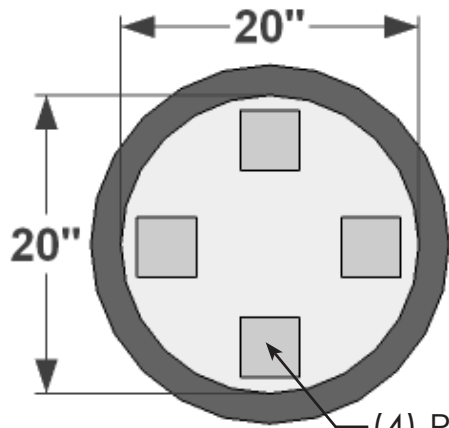

2"W x 3"D Trim

PERSPECTIVE VIEW

ELEVATION VIEW

(4) Pads, 4"x4"x1/8"thk.
Offset 1" from edges.

BOTTOM VIEW

General Notes:

1. Locate drainage holes next to pads
2. If no drain holes are requested it is assumed proper drainage will be added in the field

Drainage: Yes___ No___

Date:
Scale: NTS
DB: GGG
CB:
Rep:
Order#:

Content: Contempo Tapered Round Fiberglass Planter
PN: F1-CON-TR2420
Color/Finish:
Customer Approval:

Design by Planters Unlimited
All visual representations and designs are the intellectual property of Planters Unlimited and protected under copyright law. Any duplication of this design is in direct violation of the law and will result in legal action.
© Copyright 2008-2016