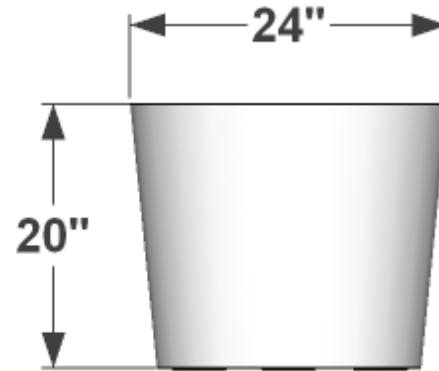

2"W x 3"D Trim

PERSPECTIVE VIEW

ELEVATION VIEW

(4) Pads, 4"x4"x1/8"thk.
Offset 1" from edges.

BOTTOM VIEW

General Notes:

1. Locate drainage holes next to pads
2. If no drain holes are requested it is assumed proper drainage will be added in the field