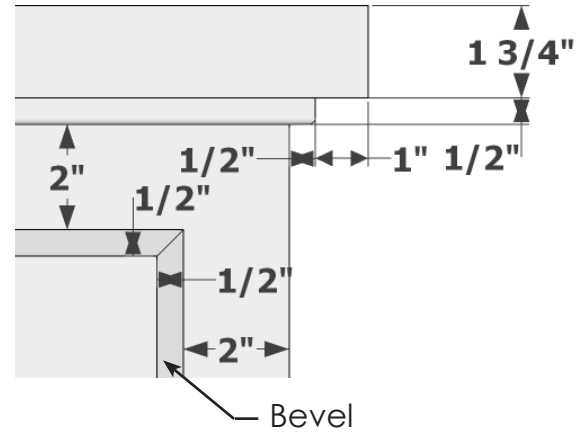

PERSPECTIVE VIEW

Dimensions are the same for all trim and panel pieces
TRIM AND FRAMING DETAIL

(6) Pads, 4"x4"x1/8"thk.
Offset 1" from edges.

BOTTOM VIEW

General Notes:

1. Locate drainage holes next to pads
2. If no drain holes are requested it is assumed proper drainage will be added in the field

Drainage: Yes___ No___

Date:
Scale: NTS
DB: GGG
CB:
Rep:
Order#:

Content: Keswick Rectangular Fiberglass Planter
PN: F1-KES-REC481818
Color/Finish:
Customer Approval:

Design by Planters Unlimited
All visual representations and designs are the intellectual property of Planters Unlimited and protected under copyright law. Any duplication of this design is in direct violation of the law and will result in legal action.
© Copyright 2008-2016