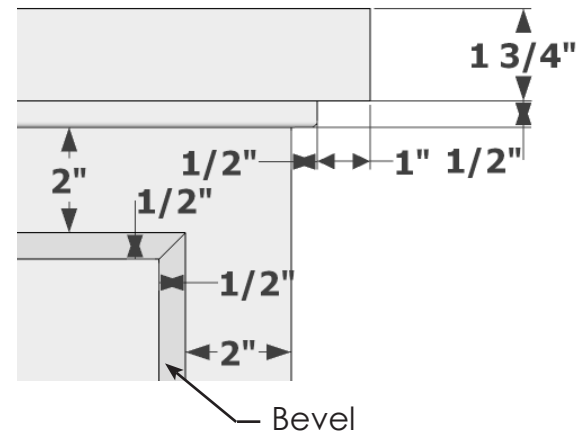

PERSPECTIVE VIEW

Dimensions are the same for all trim and panel pieces
TRIM AND FRAMING DETAIL

(6) Pads, 4"x4"x1/8"thk.
Offset 1" from edges.

BOTTOM VIEW

General Notes:

1. Locate drainage holes next to pads
2. If no drain holes are requested it is assumed proper drainage will be added in the field

Drainage: Yes___ No___

Date:
Scale: NTS
DB: GGG
CB:
Rep:
Order#:

Content: Keswick Rectangular Fiberglass Planter
PN: F1-KES-REC481824
Color/Finish:
Customer Approval:

Design by Planters Unlimited
All visual representations and designs are the intellectual property of Planters Unlimited and protected under copyright law. Any duplication of this design is in direct violation of the law and will result in legal action.
© Copyright 2008-2016