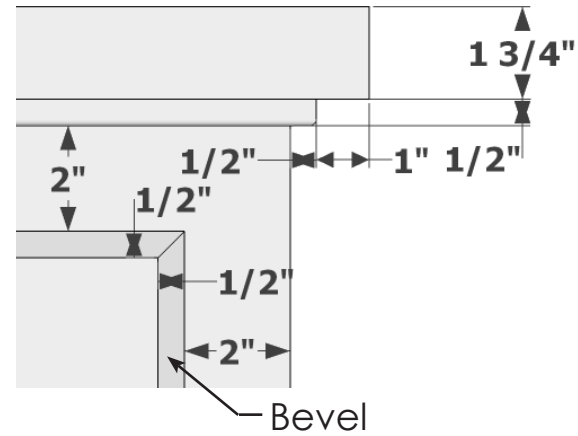

PERSPECTIVE VIEW

Dimensions are the same for all trim and panel pieces
TRIM AND FRAMING DETAIL

BOTTOM VIEW

General Notes:

1. Locate drainage holes next to pads
2. If no drain holes are requested it is assumed proper drainage will be added in the field

Drainage: Yes___ No___

Date:
Scale: NTS
DB: GGG
CB:
Rep:
Order#:

Content: Keswick Square Fiberglass Planter
PN: F1-KES-S6024
Color/Finish:
Customer Approval:

Design by Planters Unlimited
All visual representations and designs are the intellectual property of Planters Unlimited and protected under copyright law. Any duplication of this design is in direct violation of the law and will result in legal action.
© Copyright 2008-2016