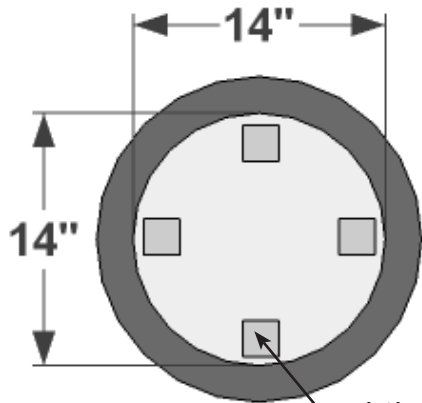

2"W x 3"D Trim

PERSPECTIVE VIEW

ELEVATION VIEW

(4) Pads, 4"x4"x1/8"thk.
Offset 1/2" from edges.

BOTTOM VIEW

General Notes:

1. Locate drainage holes next to pads
2. If no drain holes are requested it is assumed proper drainage will be added in the field

Drainage: Yes___ No___

Date:
Scale: NTS
DB: GGG
CB:
Rep:
Order#:

Content: Contempo Tapered Round Fiberglass Planter
PN: F1-CON-TR1830
Color/Finish:
Customer Approval:

Design by Planters Unlimited
All visual representations and designs are the intellectual property of Planters Unlimited and protected under copyright law. Any duplication of this design is in direct violation of the law and will result in legal action.
© Copyright 2008-2016