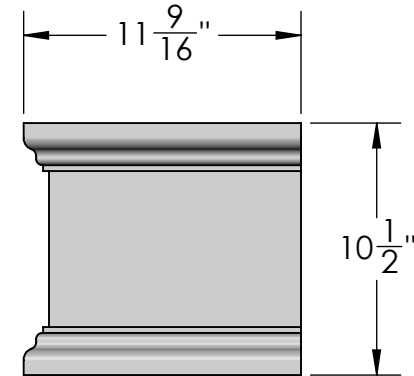

General Notes:

1. 3" H x 3/4" Thk Cleat Mount, trim is flush with back panel
2. The window box is made of 1" thick PVC. Trim adds 2 1/8" to length and 1 1/16" to width.

FRONT VIEW

SIDE VIEW

BACK PERSPECTIVE VIEW