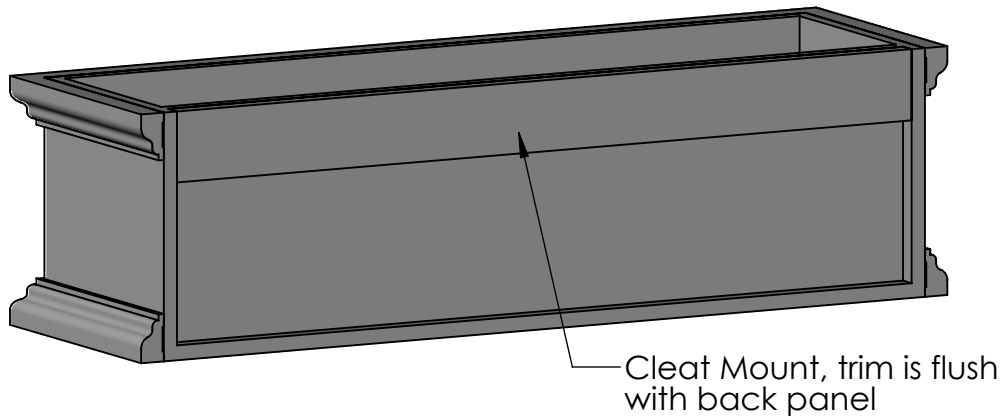

General Notes:

1. 3" H x 3/4" Thk Cleat Mount, trim is flush with back panel
2. The window box is made of 1" thick PVC. Trim adds 2 1/8" to length and 1 1/16" to width.

FRONT VIEW

SIDE VIEW

BACK PERSPECTIVE VIEW

Date:  
Scale: NTS  
DB: ZB  
CB:  
Rep:  
Order #:

Content: XL Laguna PVC Cleat Mount Window Box  
PN: A2-950-36  
Color/Finish: Unpainted White PVC  
Customer Approval: \_\_\_\_\_

Design by Hooks and Lattice. All visual representations and designs are the intellectual property of Hooks and Lattice and protected under copyright law. Any duplication of this design is in direct violation of the law and will result in legal action.  
© Copyright 2008-2016